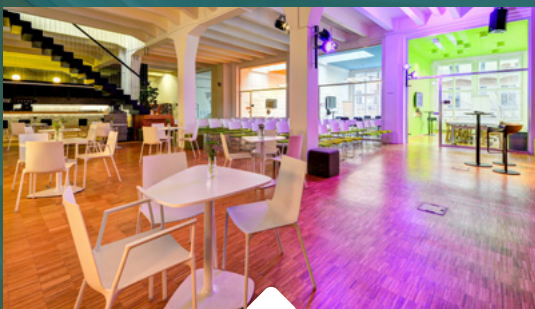

Open space

Morning rental 9:00–13:00
according to individual agreement

Afternoon rental 13:30–17:30
according to individual agreement

Evening rental 18:00–23:00
according to individual agreement

All-day rental 9:00–17:00
70 000 CZK